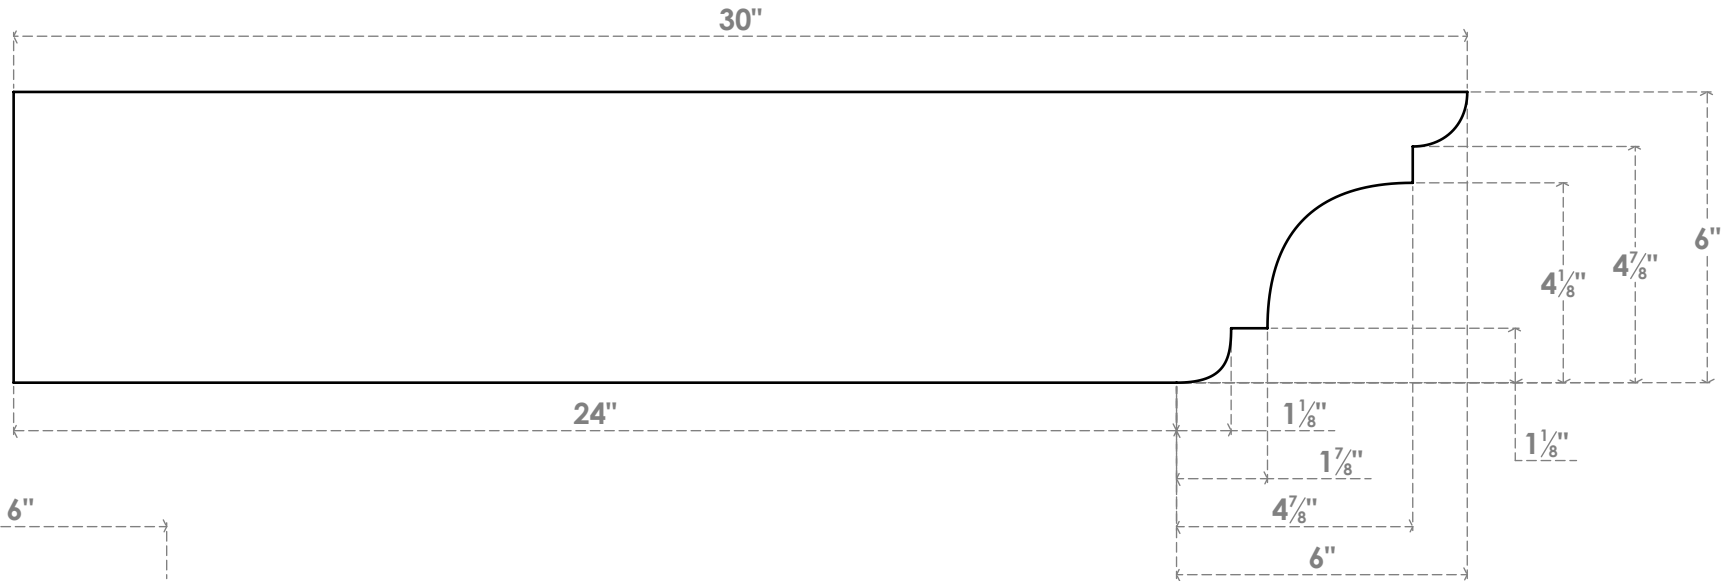

RFTP06X06X30NEB

6"W X 6"H X 30"L NEW BRIGHTON ARCHITECTURAL GRADE PVC RAFTER TAIL

SIDE PROFILE

FRONT PROFILE

ISOMETRIC

EKENA MILLWORK
 2300 WEST MAIN ST.
 CLARKSVILLE, TX 75426
 TOLL FREE: 866-607-0453
 WWW.EKENAMILLWORK.COM