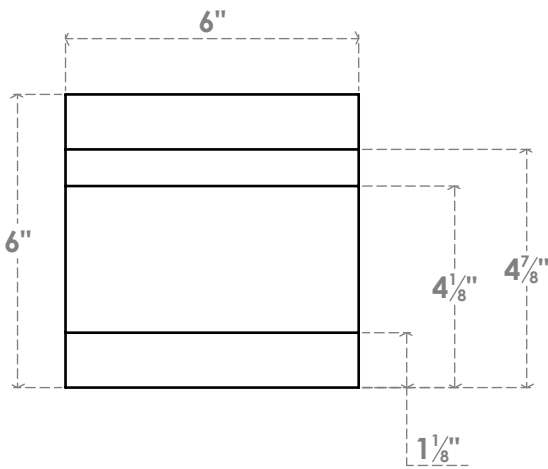

RFTP06X06X30NEB

6"W X 6"H X 30"L NEW BRIGHTON ARCHITECTURAL GRADE PVC RAFTER TAIL

SIDE PROFILE

FRONT PROFILE

ISOMETRIC

EKENA MILLWORK
 2300 WEST MAIN ST.
 CLARKSVILLE, TX 75426
 TOLL FREE: 866-607-0453
 WWW.EKENAMILLWORK.COM